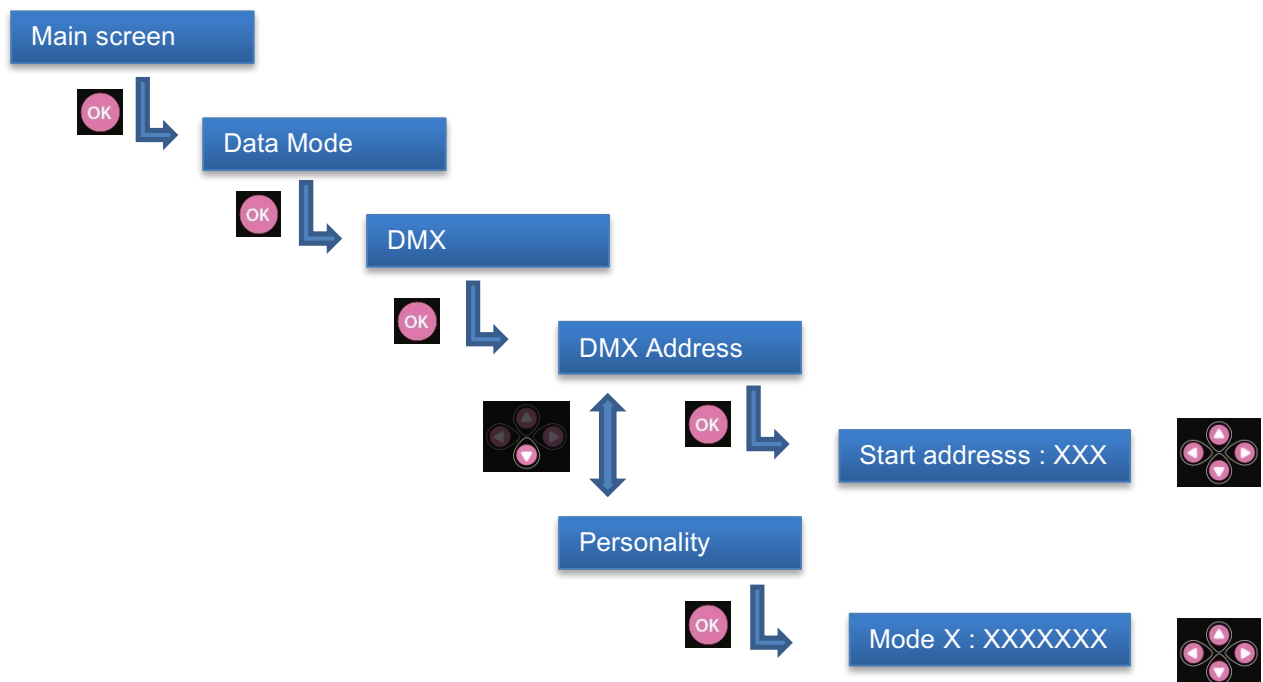

Floor installation

Top / side installation
Must be secured with QR-CS1 safety cable

3 QuickRig system

4 Electrical / Data connection

5 DMX control

DMX address and control mode selection:

6 DMX chart

DMX address	Mode 1 Full4groupsmode16b	Mode 2 Full1groupmode16b	Mode 3 Full1groupmode8b	Mode 4 Presetmode16b	Mode 5 Presetmode8b	Mode 6 4groupsindividual16b
1	Dimmer	Dimmer	Dimmer	Dimmer	Dimmer	Dimmer 1
2	Dimmer fine	Dimmer fine	Red	Dimmer fine	Colour presets	Dimmer fine 1
3	Red 1	Red	Green	Colour presets	CCT	Red 1
4	Red fine 1	Red fine	Blue	CCT	Strobe duration	Red fine 1
5	Green 1	Green	Royal blue	Strobe duration	Strobe speed	Green 1
6	Green fine 1	Green fine	Cyan	Strobe speed	Response time	Green fine 1
7	Blue 1	Blue	Amber	Response time	RDM OFF (>0)	Blue 1
8	Blue fine 1	Blue fine	Cool white	RDM OFF (>0)		Blue fine 1
9	Royal blue 1	Royal blue	Warm white			Royal blue 1
10	Royal blue fine 1	Royal blue fine	Strobe duration			Royal blue fine 1
11	Cyan 1	Cyan	Strobe speed			Cyan 1
12	Cyan fine 1	Cyan fine	Response time			Cyan fine 1
13	Amber 1	Amber	RDM OFF (>0)			Amber 1
14	Amber fine 1	Amber fine				Amber fine 1
15	Cool white 1	Cool white				Cool white 1
16	Cool white fine 1	Cool white fine				Cool white fine 1
17	Warm white 1	Warm white				Warm white 1
18	Warm white fine 1	Warm white fine				Warm white fine 1
19	Red 2	Strobe duration				Dimmer 2
20	Red fine 2	Strobe speed				Dimmer fine 2
21	Green 2	Response time				Red 2
22	Green fine 2	RDM OFF (>0)				Red fine 2
...
...
...
51	Red 4					Cool white 3
52	Red fine 4					Cool white fine 3
53	Green 4					Warm white 3
54	Green fine 4					Warm white fine 3
55	Blue 4					Dimmer 4
56	Blue fine 4					Dimmer fine 4
57	Royal blue 4					Red 4
58	Royal blue fine 4					Red fine 4
59	Cyan 4					Green 4
60	Cyan fine 4					Green fine 4
64	Amber 4					Blue 4
62	Amber fine 4					Blue fine 4
63	Cool white 4					Royal blue 4
64	Cool white fine 4					Royal blue fine 4
65	Warm white 4					Cyan 4
66	Warm white fine 4					Cyan fine 4
67	Strobe duration					Amber 4
68	Strobe speed					Amber fine 4
69	Response time					Cool white 4
70	RDM OFF (>0)					Cool white fine 4
71						Warm white 4
72						Warm white fine 4