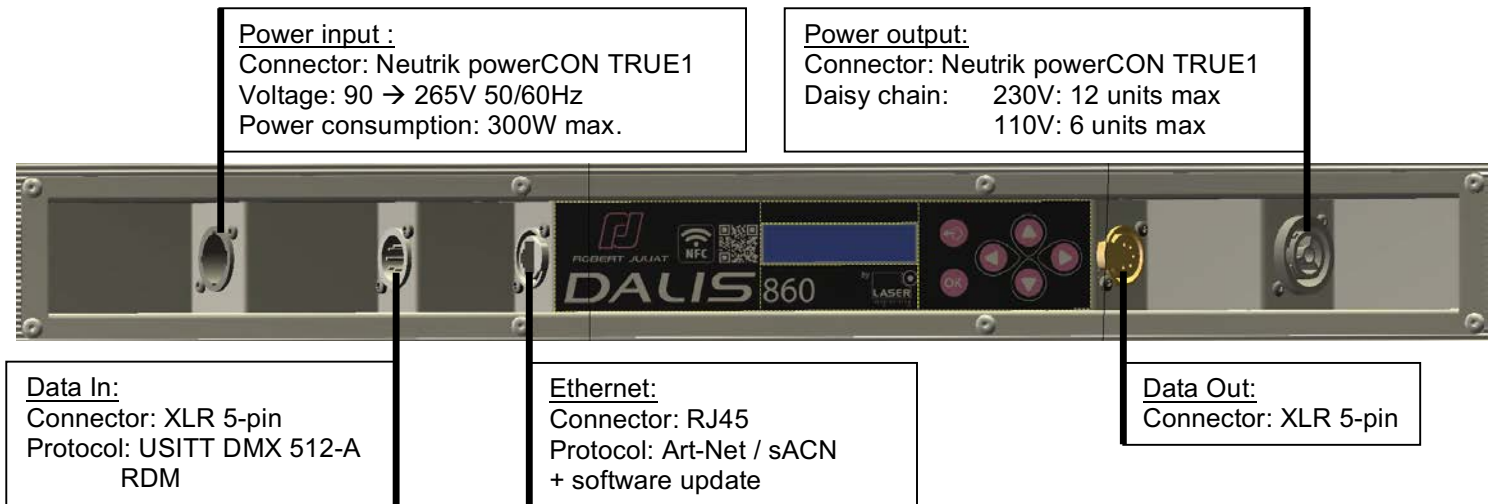

Floor installation

Top / side installation
Must be secured with QR-CS1 safety cable

3 QuickRig system

4 Electrical / Data connection

5 DMX control

DMX address and control mode selection:

6 DMX chart

DMX address	Mode 1 Full4groupsmode16b	Mode 2 Full1groupmode16b	Mode 3 Full1groupmode8b	Mode 4 Presetmode16b	Mode 5 Presetmode8b	Mode 6 4groupsindividual16b
1	Dimmer	Dimmer	Dimmer	Dimmer	Dimmer	Dimmer 1
2	Dimmer fine	Dimmer fine	Red	Dimmer fine	Colour presets	Dimmer fine 1
3	Red 1	Red	Green	Colour presets	CCT	Red 1
4	Red fine 1	Red fine	Blue	CCT	Strobe duration	Red fine 1
5	Green 1	Green	Royal blue	Strobe duration	Strobe speed	Green 1
6	Green fine 1	Green fine	Cyan	Strobe speed	Response time	Green fine 1
7	Blue 1	Blue	Amber	Response time	RDM OFF (>0)	Blue 1
8	Blue fine 1	Blue fine	Cool white	RDM OFF (>0)		Blue fine 1
9	Royal blue 1	Royal blue	Warm white			Royal blue 1
10	Royal blue fine 1	Royal blue fine	Strobe duration			Royal blue fine 1
11	Cyan 1	Cyan	Strobe speed			Cyan 1
12	Cyan fine 1	Cyan fine	Response time			Cyan fine 1
13	Amber 1	Amber	RDM OFF (>0)			Amber 1
14	Amber fine 1	Amber fine				Amber fine 1
15	Cool white 1	Cool white				Cool white 1
16	Cool white fine 1	Cool white fine				Cool white fine 1
17	Warm white 1	Warm white				Warm white 1
18	Warm white fine 1	Warm white fine				Warm white fine 1
19	Red 2	Strobe duration				Dimmer 2
20	Red fine 2	Strobe speed				Dimmer fine 2
21	Green 2	Response time				Red 2
22	Green fine 2	RDM OFF (>0)				Red fine 2
...
...
...
51	Red 4					Cool white 3
52	Red fine 4					Cool white fine 3
53	Green 4					Warm white 3
54	Green fine 4					Warm white fine 3
55	Blue 4					Dimmer 4
56	Blue fine 4					Dimmer fine 4
57	Royal blue 4					Red 4
58	Royal blue fine 4					Red fine 4
59	Cyan 4					Green 4
60	Cyan fine 4					Green fine 4
64	Amber 4					Blue 4
62	Amber fine 4					Blue fine 4
63	Cool white 4					Royal blue 4
64	Cool white fine 4					Royal blue fine 4
65	Warm white 4					Cyan 4
66	Warm white fine 4					Cyan fine 4
67	Strobe duration					Amber 4
68	Strobe speed					Amber fine 4
69	Response time					Cool white 4
70	RDM OFF (>0)					Cool white fine 4
71						Warm white 4
72						Warm white fine 4