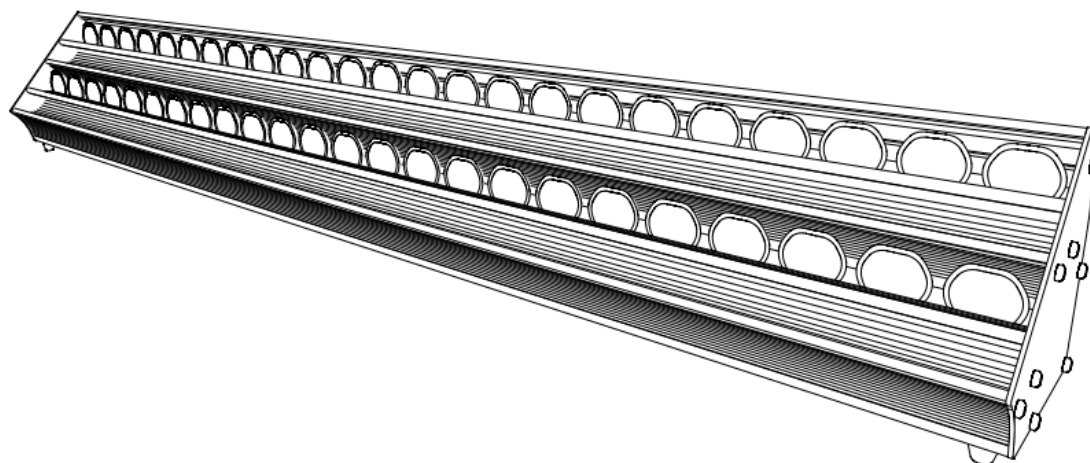

DALIS - 860

CYCLIODE

Quick start guide

*CYCLIODE 300W LED 8 COULEURS
8 COLOURS LED 300W CYCLIGHT*

*For more information,
Please download the full manual online
http://www.robertjuliat.com/ambiance_lighting/dalis.html*

Package contents:

1x Dalis 860

*1x Neutrik PowerCon© True1 connector
(ref. NAC3FX-W)*

DALIS - 860
Firmware V2.XX – 10/02/16

DN41086000-B

ROBERT JULIAT

1 User's instructions

GENERAL INSTRUCTIONS