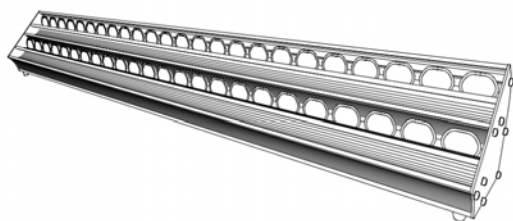

DALIS - 860

CYCLIODE

Quick start guide

*CYCLIODE 300W LED 8 COULEURS
8 COLOURS LED 300W CYCLIGHT*

*For more information,
Please download the full manual online
http://www.robertjuliat.com/ambiance_lighting/dalis.html*

Package contents:

1x Dalis 860

*1x Neutrik PowerCon© True1 connector
(ref. NAC3FX-W)*

DALIS - 860
Firmware V2.XX – 10/02/16

DN41086000-B

ROBERT JULIAT

1 User's instructions

GENERAL INSTRUCTIONS